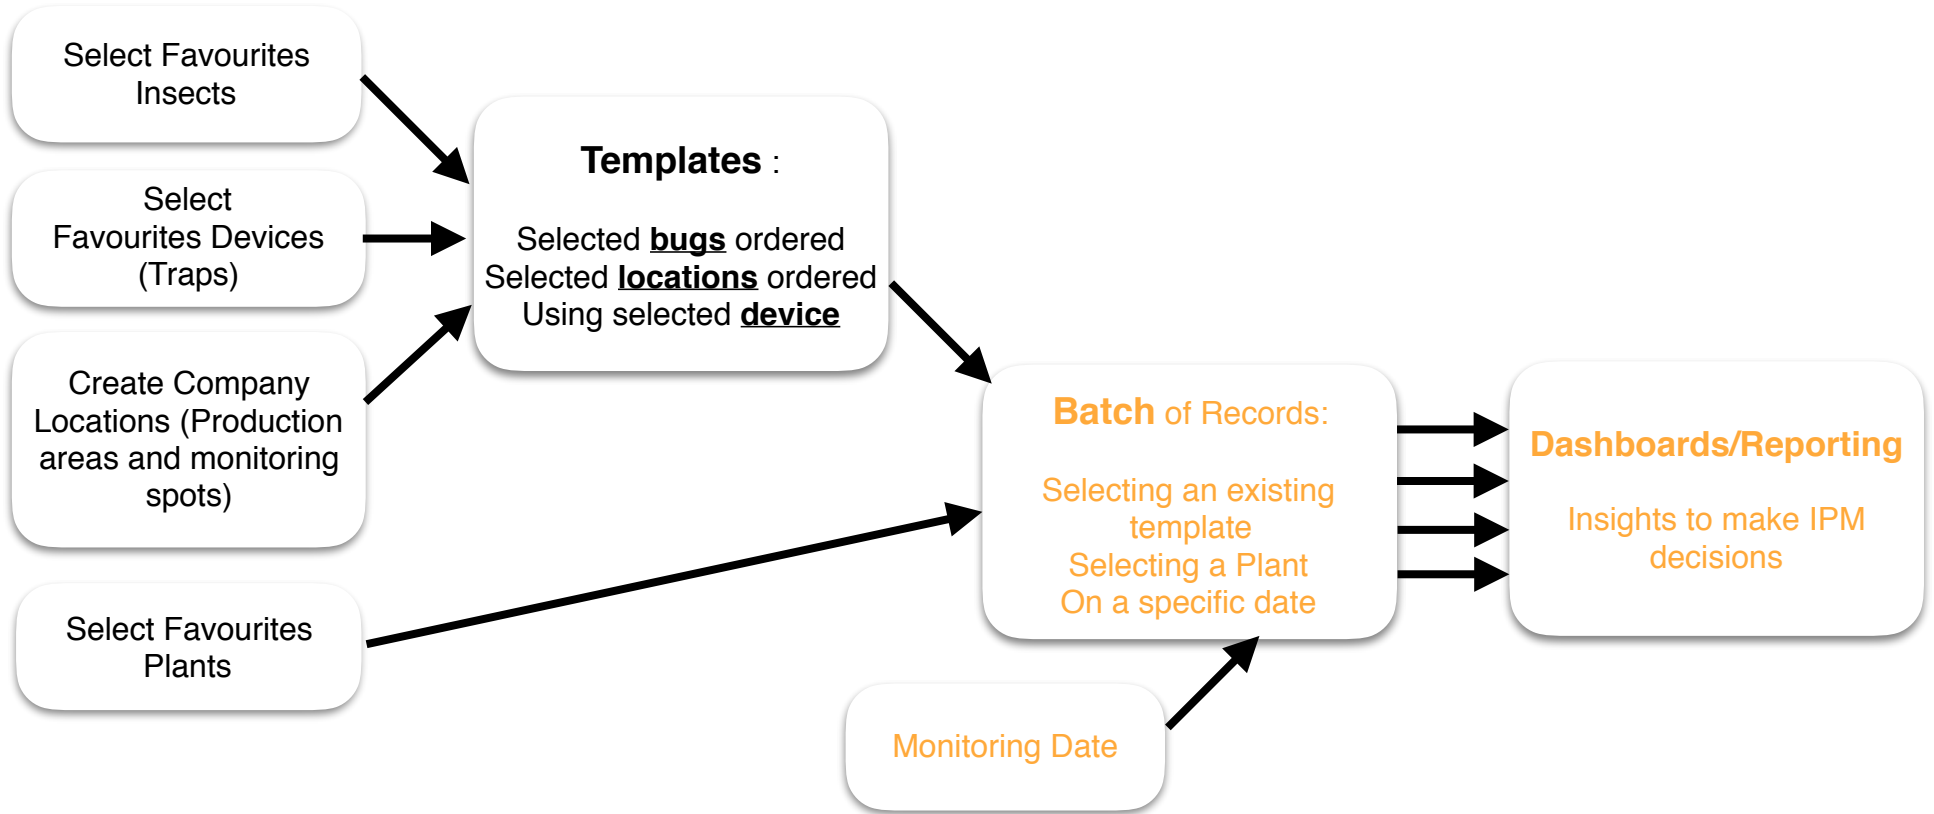

# BugVision Flowchart

Initial Setting

Daily Use